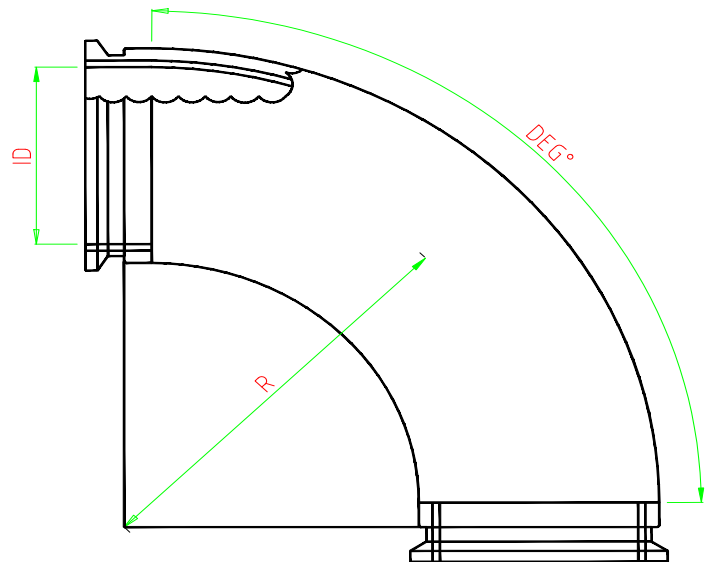

www.mgold-group.com

17 Tiendenstraat, 3690 Zutendaal BELGIUM
Tel: +32 89 30 86 30, Fax: +32 89 36 17 36
e-mail: parts@mgold-group.com

02

01

HRC-63 Double Wall Pipe Elbows

ITEM NUMBER	DESCRIPTION	DEG	ID (mm)	ID (inches)
211170185	Double Wall Elbow 5.5"	90°	125	5.5"
211170184	Double Wall Elbow 5.5"	45°	125	5.5"
211170182	Double Wall Elbow 5.5"	30°	125	5.5"
211170180	Double Wall Elbow 5.5"	20°	125	5.5"
211170178	Double Wall Elbow 5.5"	15°	125	5.5"
211170176	Double Wall Elbow 5.5"	10°	125	5.5"

ST-52 Single Wall Pipe Elbows

ITEM NUMBER	DESCRIPTION	DEG	ID (mm)	ID (inches)
211170165	Cast Steel Elbow 5.5"	90°	125	5.5"
211170171	Cast Steel Elbow 5.5"	45°	125	5.5"
211170168	Cast Steel Elbow 5.5"	30°	125	5.5"
211170167	Cast Steel Elbow 5.5"	20°	125	5.5"
211170166	Cast Steel Elbow 5.5"	15°	125	5.5"
211170175	Cast Steel Elbow 5.5"	10°	125	5.5"