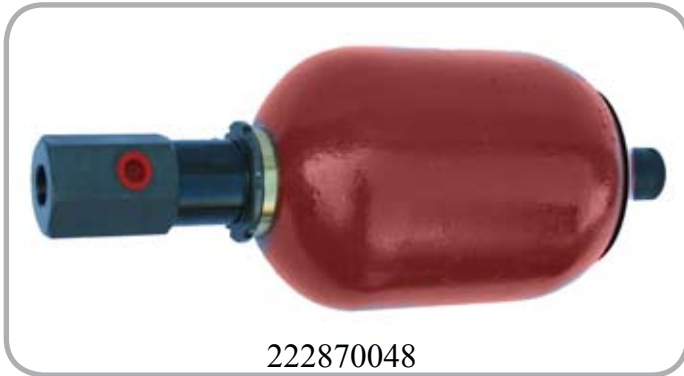

Accumulators

222870048