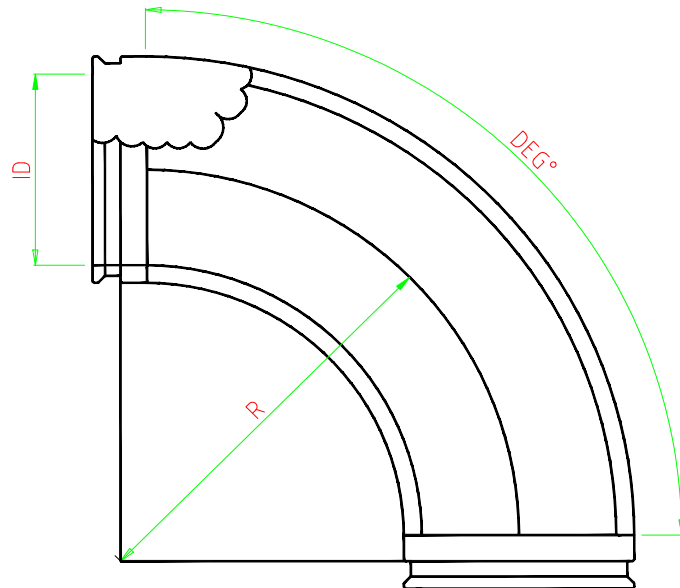

www.mgold-group.com

17 Tiendenstraat, 3690 Zutendaal BELGIUM
Tel: +32 89 30 86 30, Fax: +32 89 36 17 36
e-mail: parts@mgold-group.com

02

01

HRC-63 Double Wall Pipe Elbows

ITEM NUMBER	DESCRIPTION	DEG	ID (mm)	ID (inches)
211170185	Double Wall Elbow 5.5"	90°	125	5.5"
211170184	Double Wall Elbow 5.5"	45°	125	5.5"
211170182	Double Wall Elbow 5.5"	30°	125	5.5"
211170180	Double Wall Elbow 5.5"	20°	125	5.5"
211170178	Double Wall Elbow 5.5"	15°	125	5.5"
211170176	Double Wall Elbow 5.5"	10°	125	5.5"

ST-52 Single Wall Pipe Elbows

ITEM NUMBER	DESCRIPTION	DEG	ID (mm)	ID (inches)
211170165	Cast Steel Elbow 5.5"	90°	125	5.5"
211170171	Cast Steel Elbow 5.5"	45°	125	5.5"
211170168	Cast Steel Elbow 5.5"	30°	125	5.5"
211170167	Cast Steel Elbow 5.5"	20°	125	5.5"
211170166	Cast Steel Elbow 5.5"	15°	125	5.5"
211170175	Cast Steel Elbow 5.5"	10°	125	5.5"