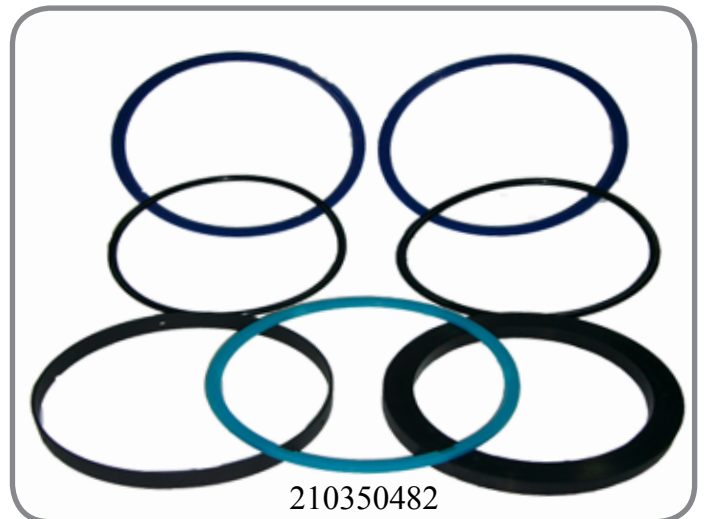

210350482

ITEM NUMBER	DESCRIPTION
210300047	S-Valve 2018
210370101	Seal Housing for S-Valve
210320065	Sleeve for S-Valve 2018
210350482	Seal Kit for Housing

* ALL MANUFACTURERS' NAMES, SYMBOLS AND DESCRIPTION LISTED IN THIS CATALOGUE ARE USED FOR REFERENCE PURPOSES ONLY AND IT IS NOT IMPLIED THAT ANY PART SHOWN IS THE PRODUCT OF THESE MANUFACTURERS.